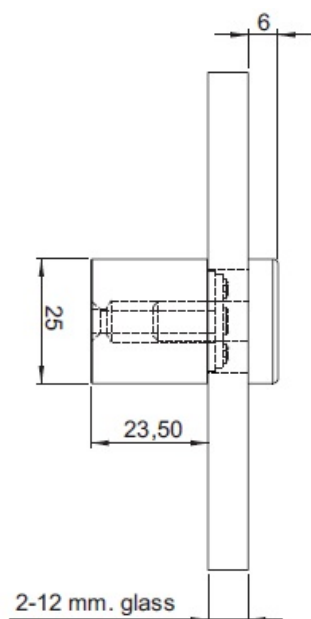

PRODUCT SHEET

Description:

4 LED Sign Board Screws, ø25x25mm, Alu Look, Blue Light

Item number:

22.11.336-0

Units	Box	Carton	HS Code	Barcode
Set	1	8	9405119090	 5704866103848

SISO A/S
Mileparken 11
DK-2740 Skovlunde
Denmark
VAT: DK 24786013

Phone +45 45 830 900
www.siso.dk
siso@siso.dk

Danske Bank
Nytorv Branch
Copenhagen
SWIFT: DABADKKK

Account no.
4180 3112 112936
IBAN Account
DK7230003112112936